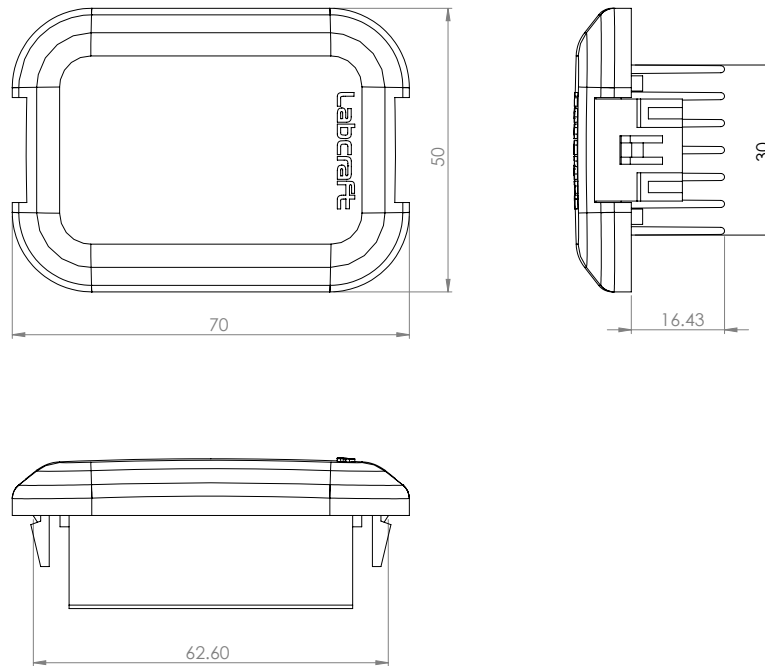

LED VANLITE V20

Long life, high intensity Cree LEDs - The LED Vanlite V20 uses the latest in LED technology offering optimum performance and extended life, thereby reducing vehicle downtime and increasing productivity. The LED Vanlite V20 uses only 4.2W to produce 479 lumens of clean white light, which is up to 7 times brighter than the original OEM light, whilst using up to half the power consumption, creating a safer, more productive working environment.

Fits into existing OEM aperture & connectors - The LED Vanlite V20 carries exactly the same fitment specification as the original OEM light to enable quick & easy installation.

Quick & easy to install - The LED Vanlite V20 is easy to install without the need for more holes or drilling. Simply pop out your original light, unplug and replace with the V20 - in less than 30 seconds.

10 year warranty - Built with the latest hi-tech heat management and hard-wearing components, the LED Vanlite V20 comes with Labcraft's market leading 10 year warranty.

SPECIFICATION

ALL DIMENSIONS HAVE A TOLERANCE OF +/-1mm

		12V	Compatible Makes & Models
Voltage Range	VDC	10-14	Ford: Transit Courier / Transit Connect / Transit Custom / Transit Van
Average Current	A	0.35	
Light Output	lm	479	
Watts	W	4.2W	
Weight	kg	0.055	
Temp. Range	°C	-30 to +40	
IP Rating	IP	IP50	

E & OE